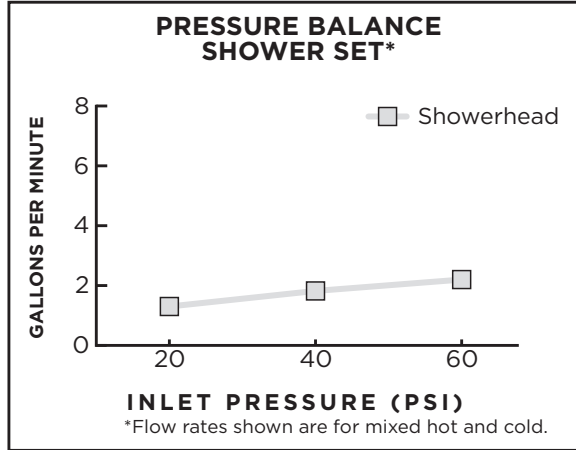

# FLOW RATES

DXV faucets meet the following maximum flow rate requirements.

AMERICAN STANDARD