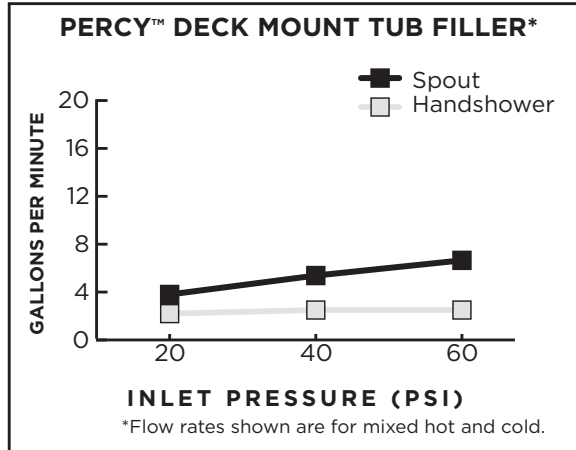

# FLOW RATES

DXV faucets meet the following maximum flow rate requirements.

AMERICAN STANDARD