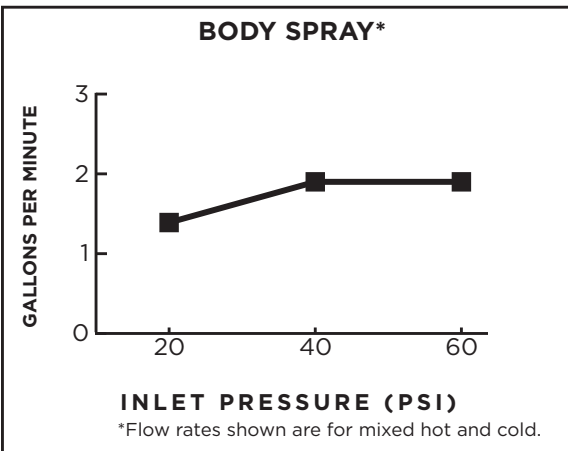

# FLOW RATES

DXV faucets meet the following maximum flow rate requirements.

AMERICAN STANDARD