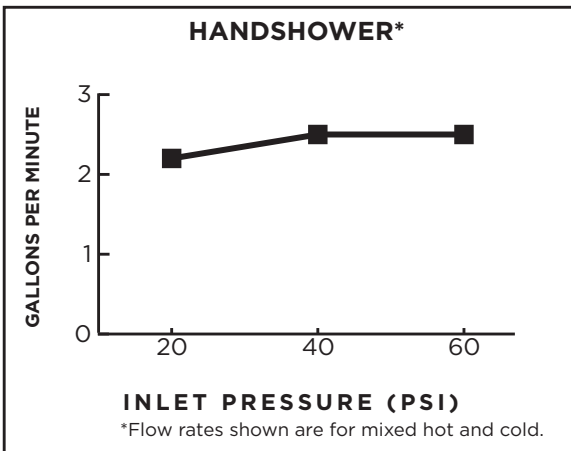

AMERICAN STANDARD

FLOW RATES

DXV faucets meet the following maximum flow rate requirements.