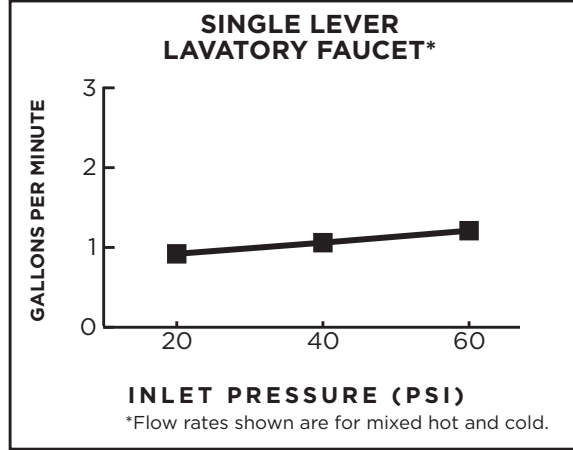

# FLOW RATES

DXV faucets meet the following maximum flow rate requirements.

AMERICAN STANDARD