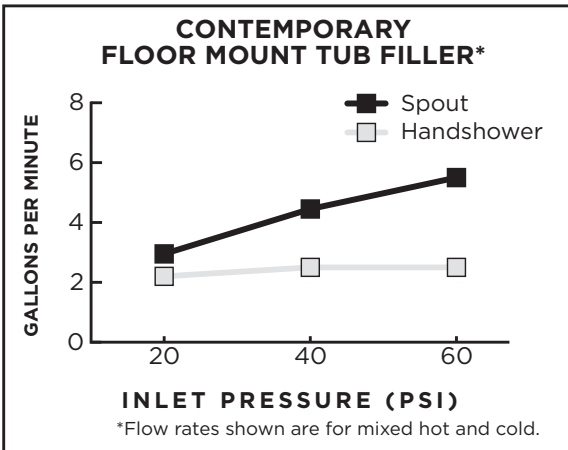

# FLOW RATES

DXV faucets meet the following maximum flow rate requirements.

AMERICAN STANDARD