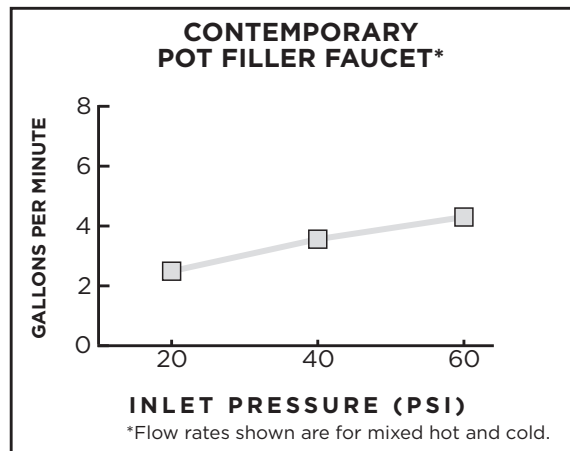

# FLOW RATES

DXV faucets meet the following maximum flow rate requirements.

AMERICAN STANDARD