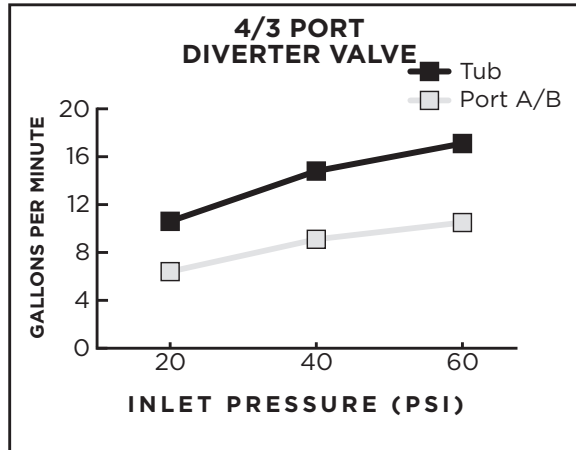

# FLOW RATES

DXV faucets meet the following maximum flow rate requirements.

AMERICAN STANDARD