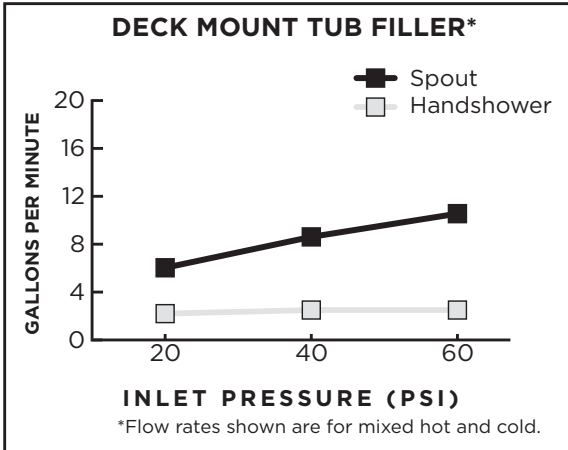

# FLOW RATES

DXV faucets meet the following maximum flow rate requirements.

AMERICAN STANDARD