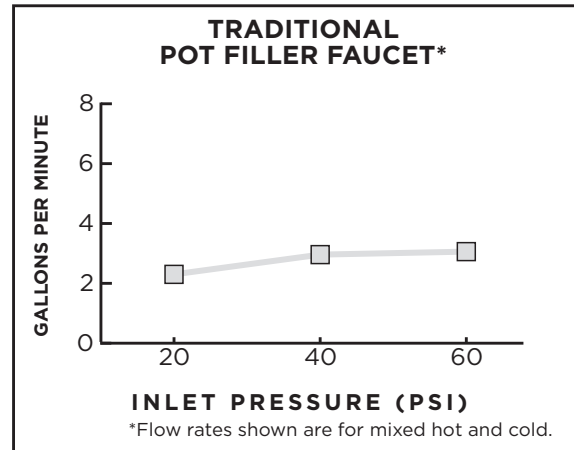

# FLOW RATES

DXV faucets meet the following maximum flow rate requirements.

AMERICAN STANDARD