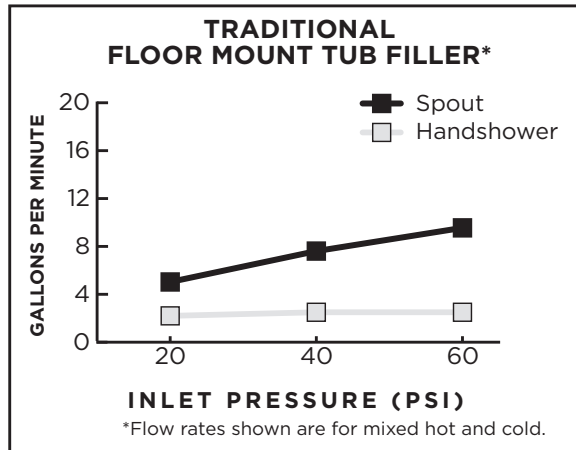

# FLOW RATES

DXV faucets meet the following maximum flow rate requirements.

AMERICAN STANDARD