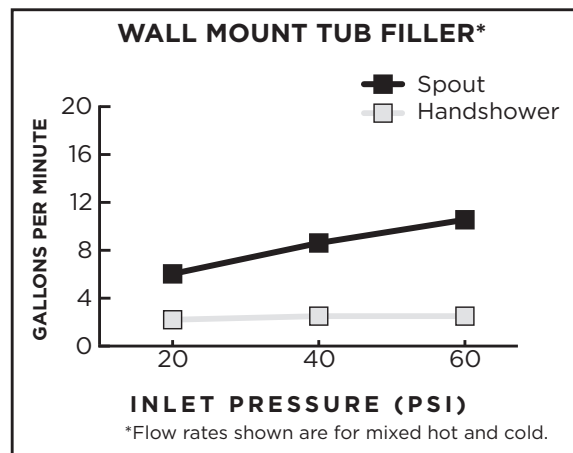

# FLOW RATES

DXV faucets meet the following maximum flow rate requirements.

AMERICAN STANDARD