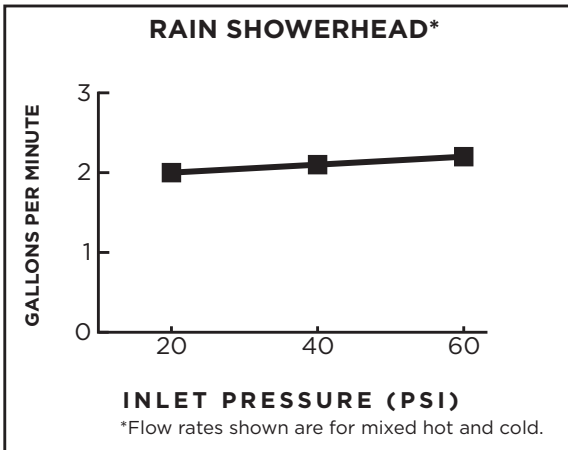

AMERICAN STANDARD

FLOW RATES

DXV faucets meet the following maximum flow rate requirements.