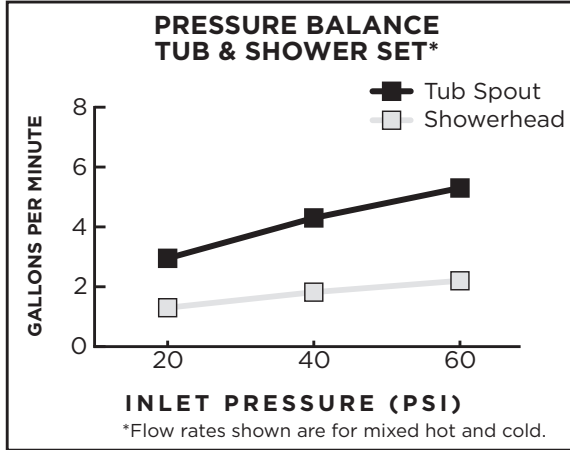

# FLOW RATES

DXV faucets meet the following maximum flow rate requirements.

AMERICAN STANDARD