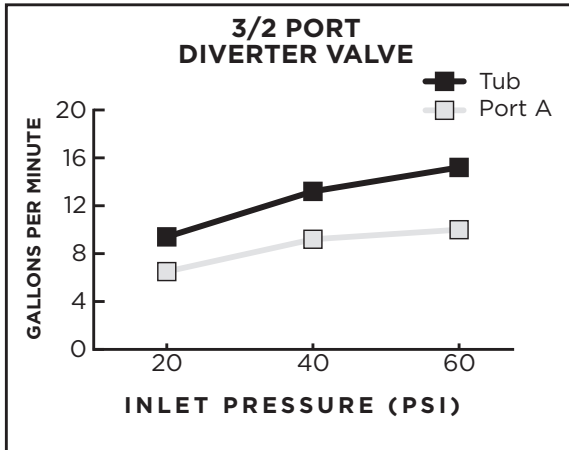

# FLOW RATES

DXV faucets meet the following maximum flow rate requirements.

AMERICAN STANDARD