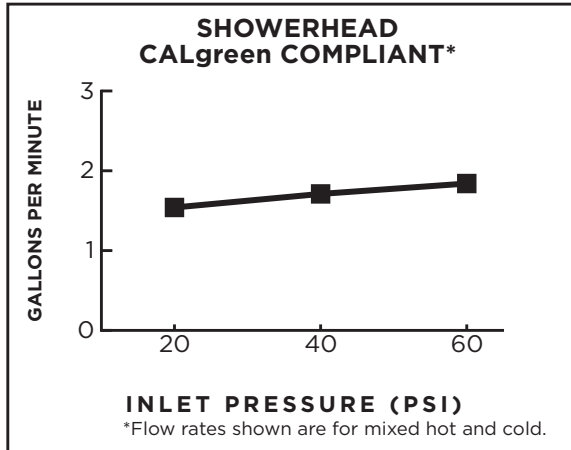

# FLOW RATES

DXV faucets meet the following maximum flow rate requirements.

AMERICAN STANDARD