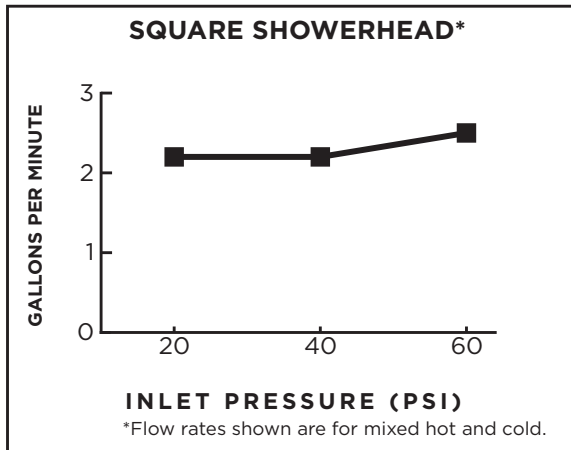

# FLOW RATES

DXV faucets meet the following maximum flow rate requirements.

AMERICAN STANDARD