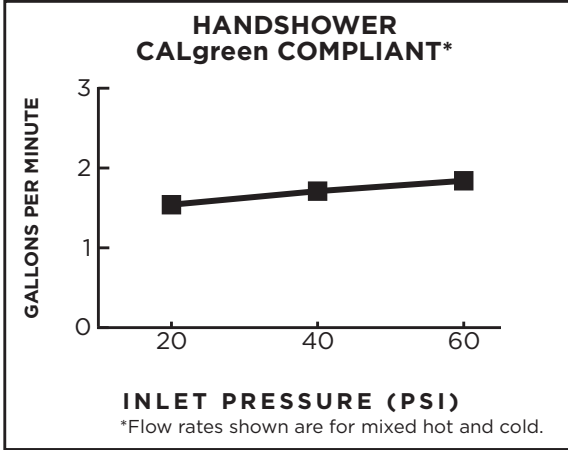

# FLOW RATES

DXV faucets meet the following maximum flow rate requirements.

AMERICAN STANDARD