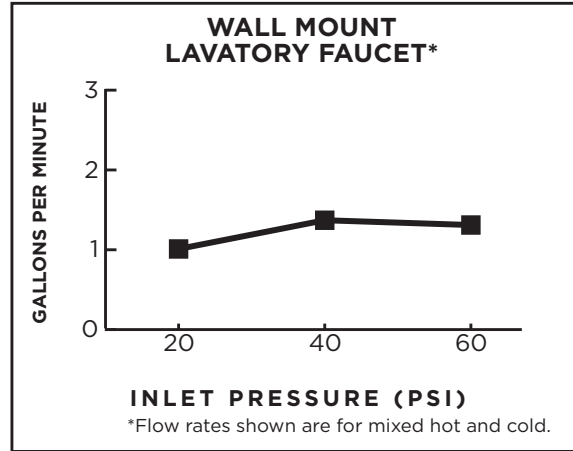

# FLOW RATES

DXV faucets meet the following maximum flow rate requirements.

AMERICAN STANDARD