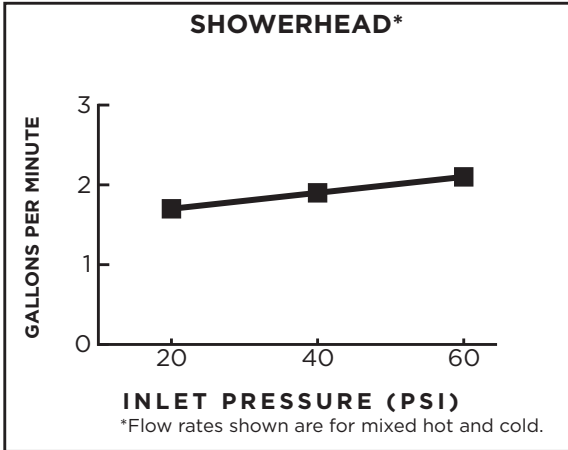

# FLOW RATES

DXV faucets meet the following maximum flow rate requirements.

AMERICAN STANDARD