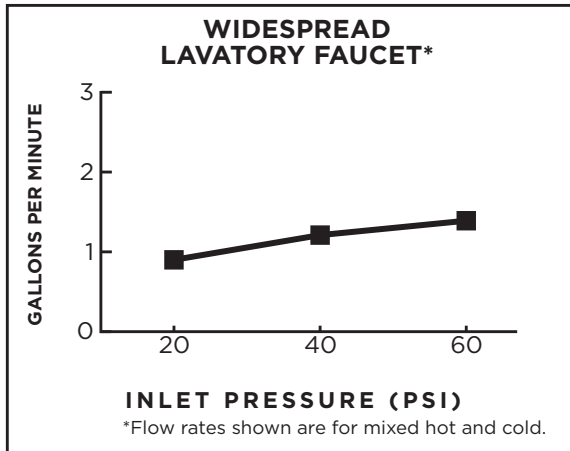

# FLOW RATES

DXV faucets meet the following maximum flow rate requirements.

AMERICAN STANDARD