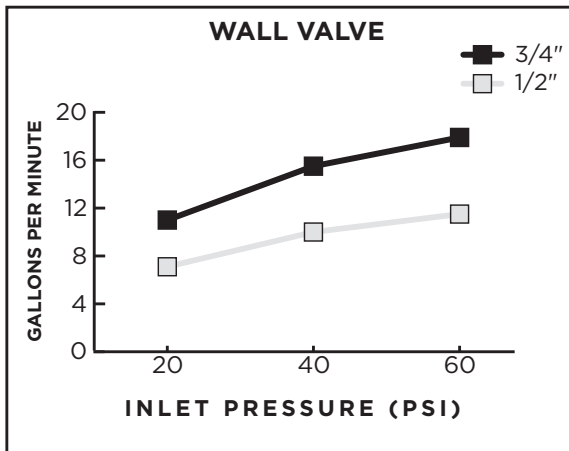

# FLOW RATES

DXV faucets meet the following maximum flow rate requirements.

AMERICAN STANDARD