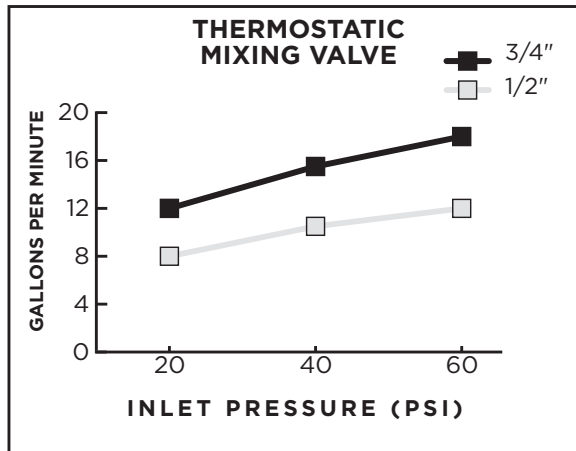

# FLOW RATES

DXV faucets meet the following maximum flow rate requirements.

AMERICAN STANDARD