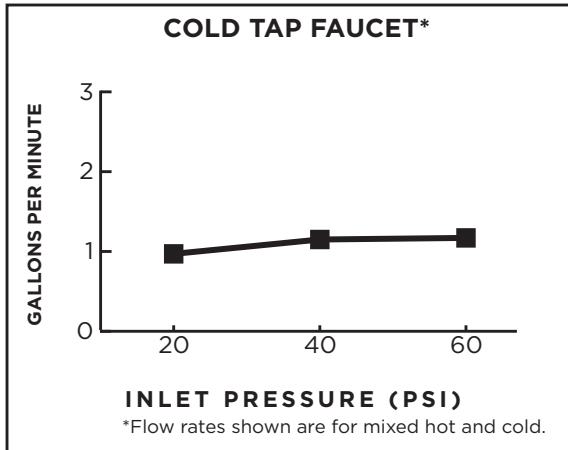

# FLOW RATES

DXV faucets meet the following maximum flow rate requirements.

AMERICAN STANDARD