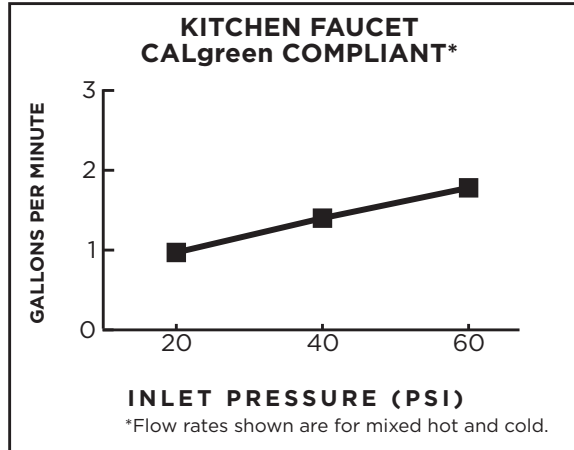

# FLOW RATES

DXV faucets meet the following maximum flow rate requirements.

AMERICAN STANDARD