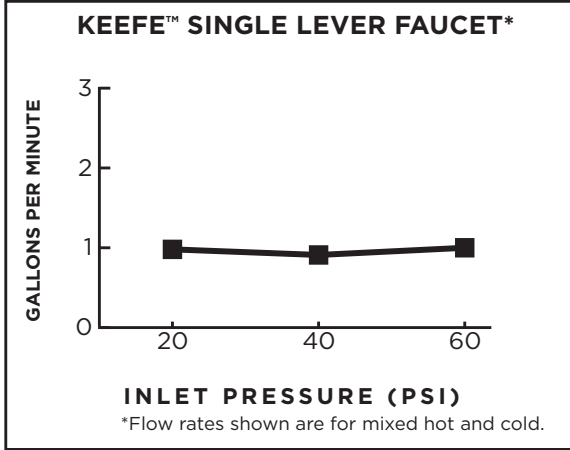

# FLOW RATES

DXV faucets meet the following maximum flow rate requirements.

AMERICAN STANDARD